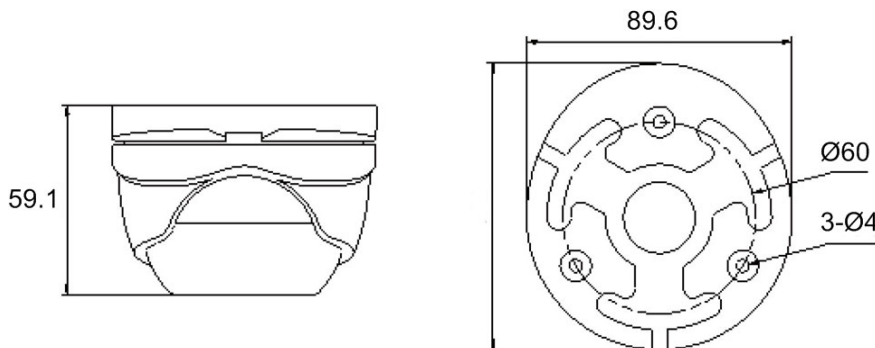

❖ **720D-IRM**

720 TVL PICADIS Outdoor IR Dome Camera

Key Features

- ❖ 1/3" PICADIS
- ❖ 1.3MP Sensor: 1280 (H) x 960 (V) Effective Pixels
- ❖ 720 TVL Horizontal Resolution
- ❖ True Day/Night
- ❖ 2.8/3.6/6mm Fixed Lens, 0.1 lux /F1.2
- ❖ 20m IR Distance
- ❖ Smart IR, high dynamic range
- ❖ Superior video image output and ultra low light illumination
- ❖ Wide operating temperature range
- ❖ IP66 Weatherproof

720D-IRM	
Camera	
Image Sensor	1/3" PICADIS
Signal System	PAL/NTSC
Effective Pixels	1280 (H) × 960 (V)
Min. Illumination	0.1 Lux @ (F1.2,AGC ON), 0 Lux with IR
Shutter speed	PAL: 1/25 s to 1/25,000 s NTSC: 1/30 s to 1/30,000 s
Lens	2.8 / 3.6 / 6 mm
Angle of view	92.45° Horizontal 66.43° Vertical
Lens Mount	M12
Angle Adjustment	Pan: 0 - 360°; Tilt: 0 - 75° Rotation: 0 - 360°
Day & Night	IR cut filter with auto switch
Horizontal Resolution	720 TVL
Synchronization	Internal synchronization
Video Output	1Vp-p composite output (75 Ω/BNC)
S/N Ratio	More than 62 dB
General	
Working Temperature/Humidity	-40 °C - 60 °C (-40 °F - 140 °F) Humidity 90% or less (non-condensing)
Power Supply	12 V DC
Power Consumption	Max. 1.5 W (Max. 4.5 W with IR cut filter on)
Ingress Protection	IP66
IR Range	20 meters
Dimensions	89.6 × 59.1 mm(3.53" ×2.33")
Weight	400 g (0.88 lbs)

** Design and specifications and subject to change without notice

Dimensions

** Dimensional Tolerance : ± 5mm