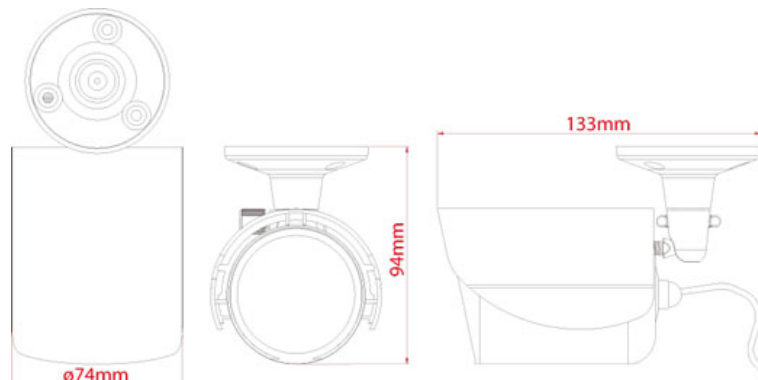

❖ **OD-452**

**Digital HR Color CCD 21 IR LEDs Camea with SONY Effio DSP (Outdoor / Indoor)**

**Key Features**

- ❖ 1/3" Color CCD Sensor with SONY Effio DSP
- ❖ High resolution of up to 600 TV Line
- ❖ Low light sensitivity of 0.1 Lux at F2.0 Lux (IR ON)
- ❖ IP67 suitable for outdoor use
- ❖ Day and night features for 24-hour surveillance

OD-452	
Pick up Element	1/3" Color CCD image sensor with SONY Effio DSP
Number of Pixel	771(H) x 492(V) <NTSC> / 752(H) x 582(V) <PAL>
Resolution	Super high resolution
Min. Illumination	0.1 Lux / F2.0, 0 Lux (IR On)
IR LED	21 units
IR Effective Range	Up to 15 meters
S/N Ratio	More than 48dB (AGC off)
Electronic Shutter	1/60 (1/50) to 1/100,000 sec.
Lens	F3.6mm / F2.0
Lens Angle	92.6°
Color Rolling Suppress	YES
IRIS Mode	AES
White Balance	ATW
Video Output	1.0 Vp-p composite, 75Ω
Startup Temperature	0°C ~ 40°C
Operating Temperature	-20°C ~ 40°C
Power Source (±10%)	DC12V
Current Consumption (±10%)	70mA (IR OFF). 270mA (IR ON)
Dimensions (MM)**	140.19(L) x 55.2(W) x 79.58(H)
IP Rating	IP67

\*\* Design and specifications and subject to change without notice

**Dimensions \*\***

Dimensional Tolerance: ± 5mm