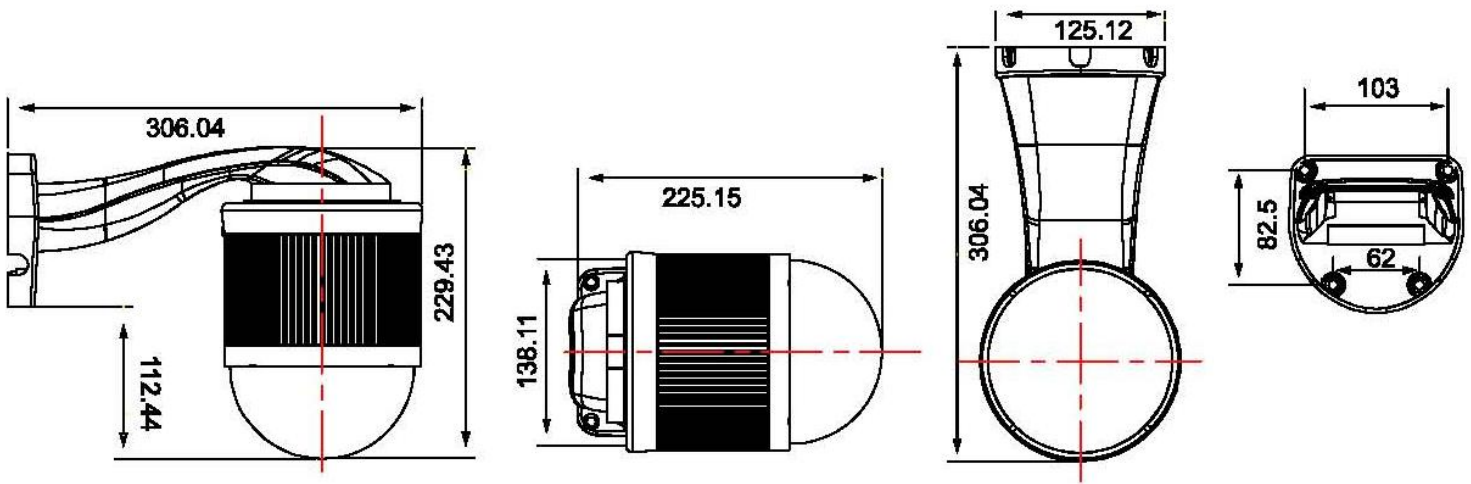

SPC-544

IVS 22X Speed Dome Camera (w / Auto Tracking)

3D Dimensions

* Design and specifications are subject to change without notice.

Made in Taiwan

<http://www.iti.com.sg>